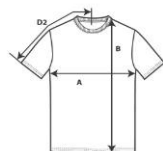

**GILDAN®**

**64000**

**Softstyle Adult T-Shirt**

**DETAILS**

|                   |  |
|-------------------|--|
| <b>Weight</b>     | 153.0 G/SqM (White 144.0 G/SqM)  |
| <b>Content</b>    | 100% Ring Spun Cotton  |
| <b>Yarn Count</b> | 31/1   |
| <b>Features</b>   | Eurofit - sleeker fit in shoulder and sleeve<br>Semi-fitted<br>High stitch density for smoother printing surface<br>Seamless twin needle 1.9 cm. collar<br>Taped neck and shoulders<br>Tear away label and double-satin shoulder label<br>Rolled forward shoulder<br>Twin needle sleeve and bottom hems<br>Quarter-turned to eliminate centre crease |
| <b>Sizes</b>      | S-4XL  |
| <b>Case Packs</b> | S - 2XL 72 PIECES<br>3XL 36 PIECES<br>4XL 12 PIECES  |
| <b>Colours</b>    | 55   |
| <b>SKU's</b>      | 305  |